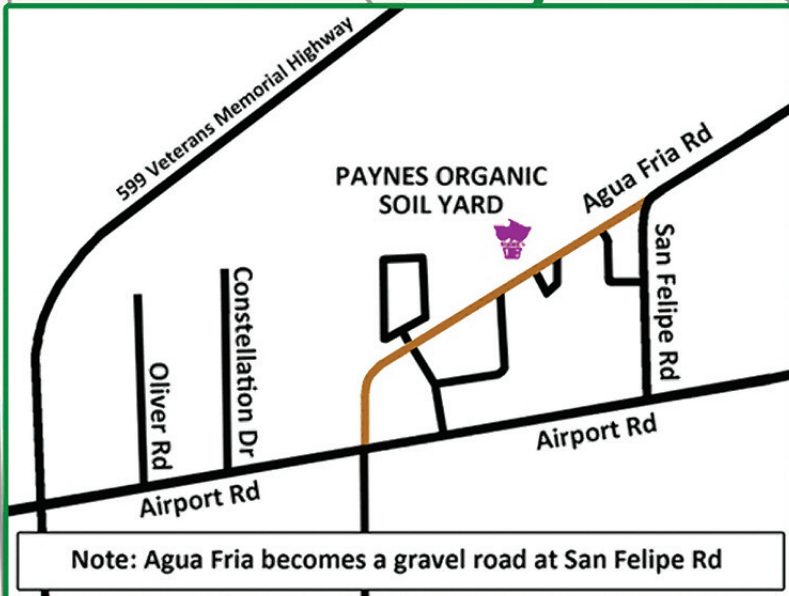

PAYNE'S ORGANIC SOIL YARD

Prices current as of April 2016 and subject to change.

Item Price Per Cubic Yard

Payne's Perfect Compost	\$60
Made in Santa Fe, by Santa Fe for Santa Fe! High-purity compost screened to 1/2". Composted for a minimum of 12 months. Made from green waste, food scraps, horse manure, and other select feed-stocks	
Garden Soil	\$60
This mixture contains mostly compost, mulch, topsoil, pumice, and volcanic rock. It is designed for raised beds and large containers. Ready for planting, but best with a light addition of fertilizer to the top inch or two.	
Soilutions Premium Compost	\$65
Recommended for use in organic gardens and farms in New Mexico. High-purity compost screened to 1/2". Composted for a minimum of 12 months. Made from green waste, food scraps, horse manure, and other select feed-stocks.	
Composted Horse Manure	\$45
Local horse manure composted 6 months to kill weed seeds	
Potting Soil	\$60
An aged compost base with mulch, pumice, volcanic rock and Yum Yum mix added. Made for containers smaller than 10 gallons.	
Triple Mix	\$60
A mixture of three rich composts. Also makes an excellent mulch. Great as an amendment to existing soil.	

Now offering more landscaping materials! All Prices per cubic yard.

Volcanic Rock - Scoria 3/8"	\$40
Pumice 1/4"	\$45
Native Screened Top Soil	\$35
Black Loam Top Soil	\$45

PAYNE'S NURSERIES

**EXPERIENCE & QUALITY
MAKE THE DIFFERENCE!**

Note: Agua Fria becomes a gravel road at San Felipe Rd

PAYNE'S ORGANIC SOIL YARD

Organic Composts Pecan Shells
Rich Garden Soils Custom Mixes
Wood & Bark Mulches Straw Bales
Select Organic Fertilizers

HOURS